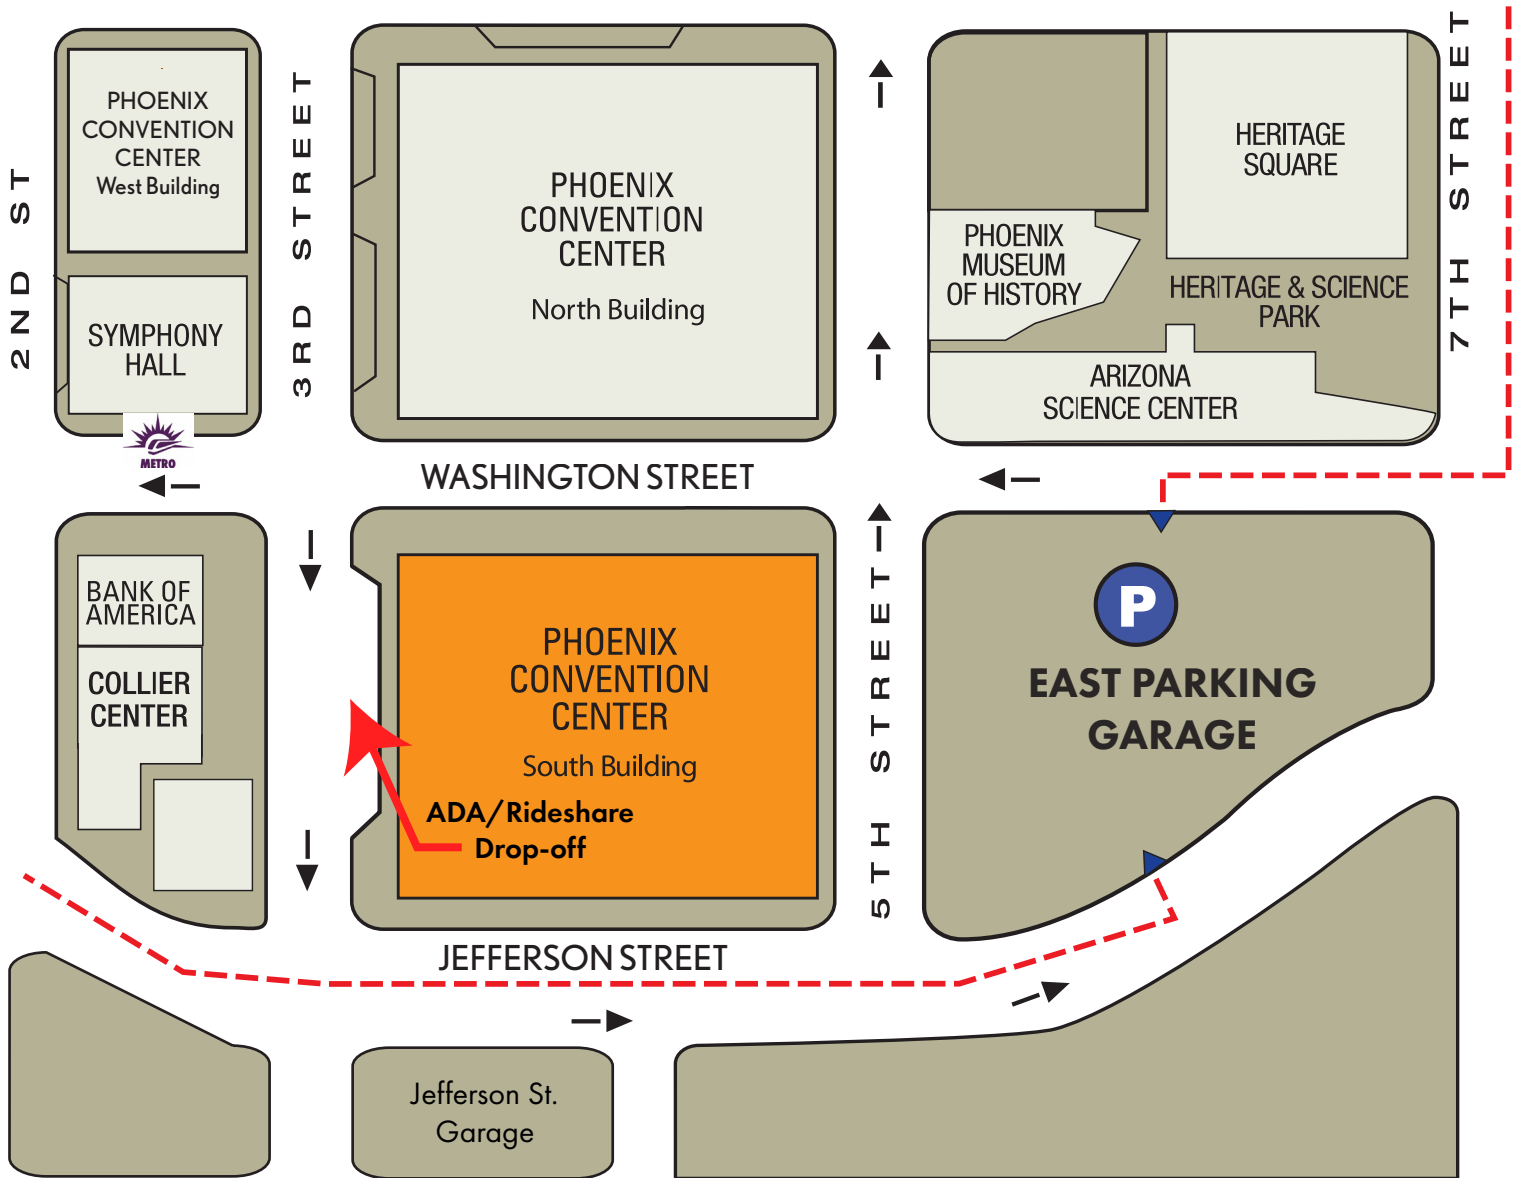

Annual MLK Breakfast

East Parking Garage (601 E. Washington Street) - \$5

From West Valley - Take I-10 to 7th Avenue. Go south on 7th Avenue to Jefferson Street. Turn left onto Jefferson Street. Entrance to the East Parking garage will be on your left just east of 5th Street.

From East Valley - Take I-10 to 7th Street. Go south on 7th Street to Washington Street. Turn right onto Washington Street. Turn left into the East Garage entrance.